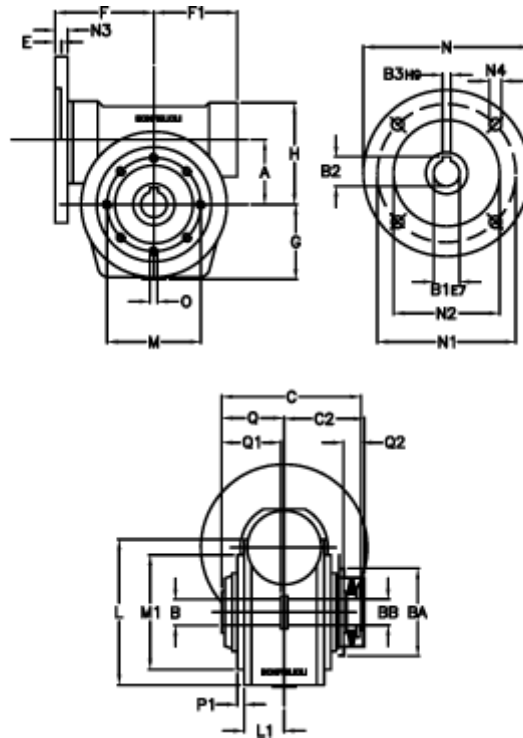

Article number: 390204901072816

Description: Worm Gear with Torque Limiter  
VF 49-L1-P-10 P71B14

## Measures

a = 49.50	C2 = 63,5	L1 = 36.8	O = M6x8
B = 25	Description = VF 49P-xx-71B14	m = 94	P1 = 2.5
B1 E7 = 14	E = 3.0	M1 = 68	Q = 51.0
B2 = 16.3	F = 70	N = 105	Q1 = 41
B3 H9 = 5	F1 = 63	N1 = 85	Q2 = 15
BA = 63	g = 56	N2 = 70	
BB H7 = 14	H = 80.0	N3 = 10.5	
C = 105	L = 107.5	N4 = 6,5	